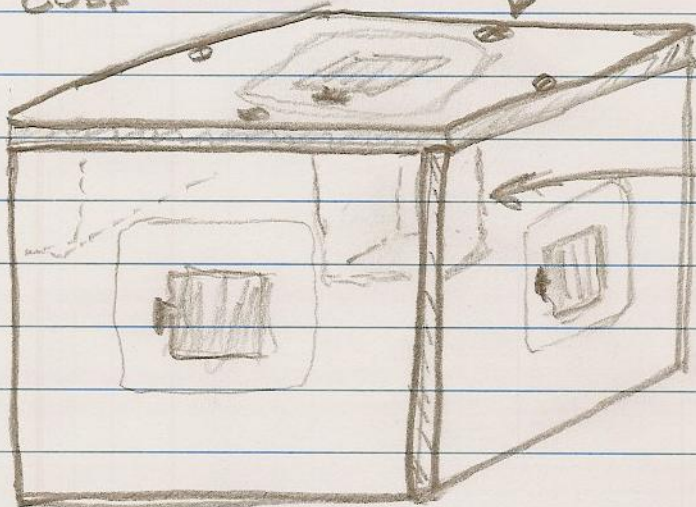

LID - BOTTOM VIEW

perf board

screws

LID - SIDE VIEW

metal stand-offs
screw

CUBE - ELEVATION

WiFi
Compartment

CUBE - TOP VIEW (WITH LID REMOVED)

4 sides,
all same
size

Battery Compartment